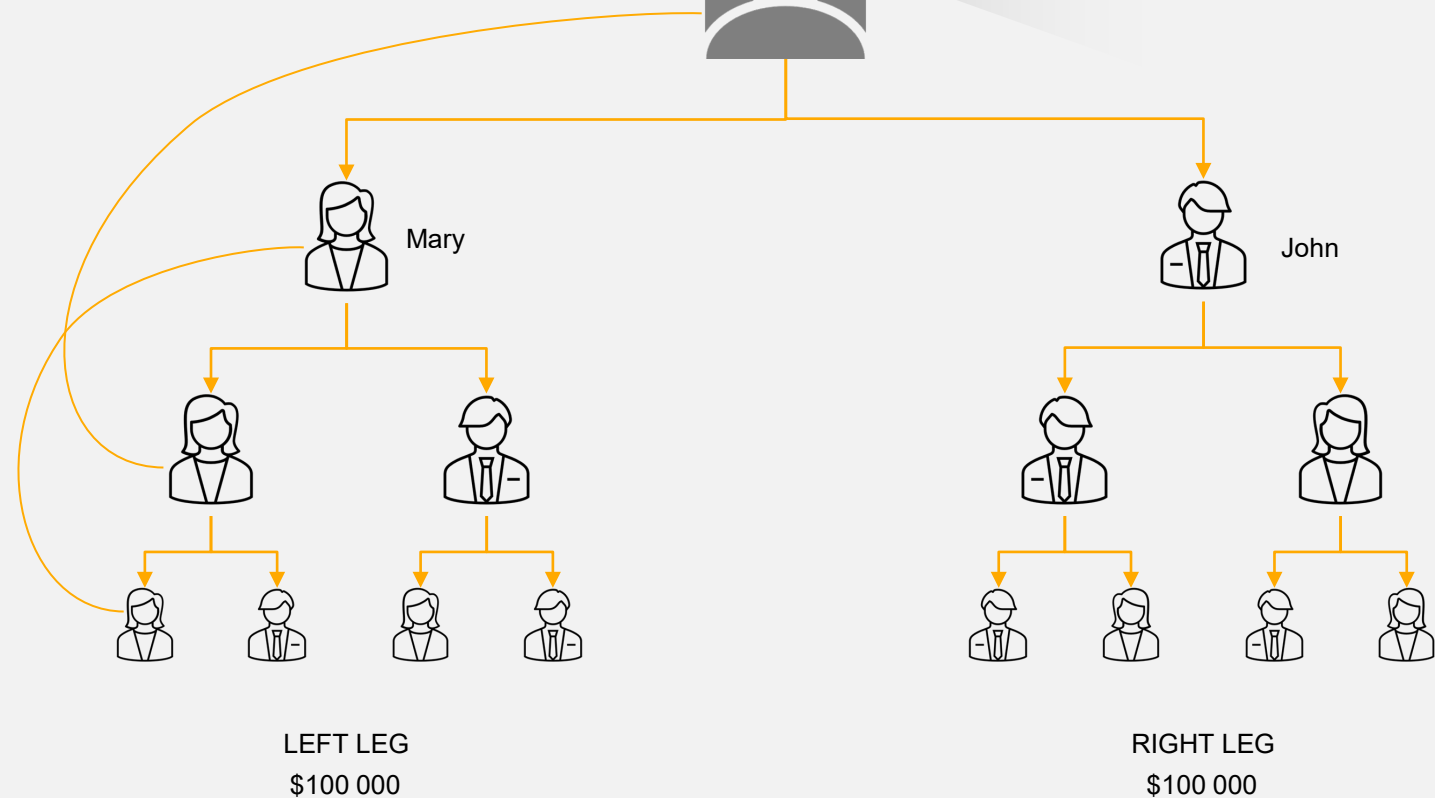

UP TO 100% LEADERSHIP BONUS

- 3.5 TEAM LEADER – 45% - \$9 000
- GOLD LEADER – 75% - \$10 000
- CHAMPION AMBASSADOR – 100% - \$20 000

**INFINITY BONUS**  
UP TO 16% ON PAY LEG

**4**

PRODUCTS

**WHY THE BINARY PLAN?**

- TWO LEGS
- SPILL OVER
- SPILL DOWN
- INFINITELY DEEP

**11% AS A GOLD TEAM LEADER**

- \$100 000 x 10% = \$10 000

5