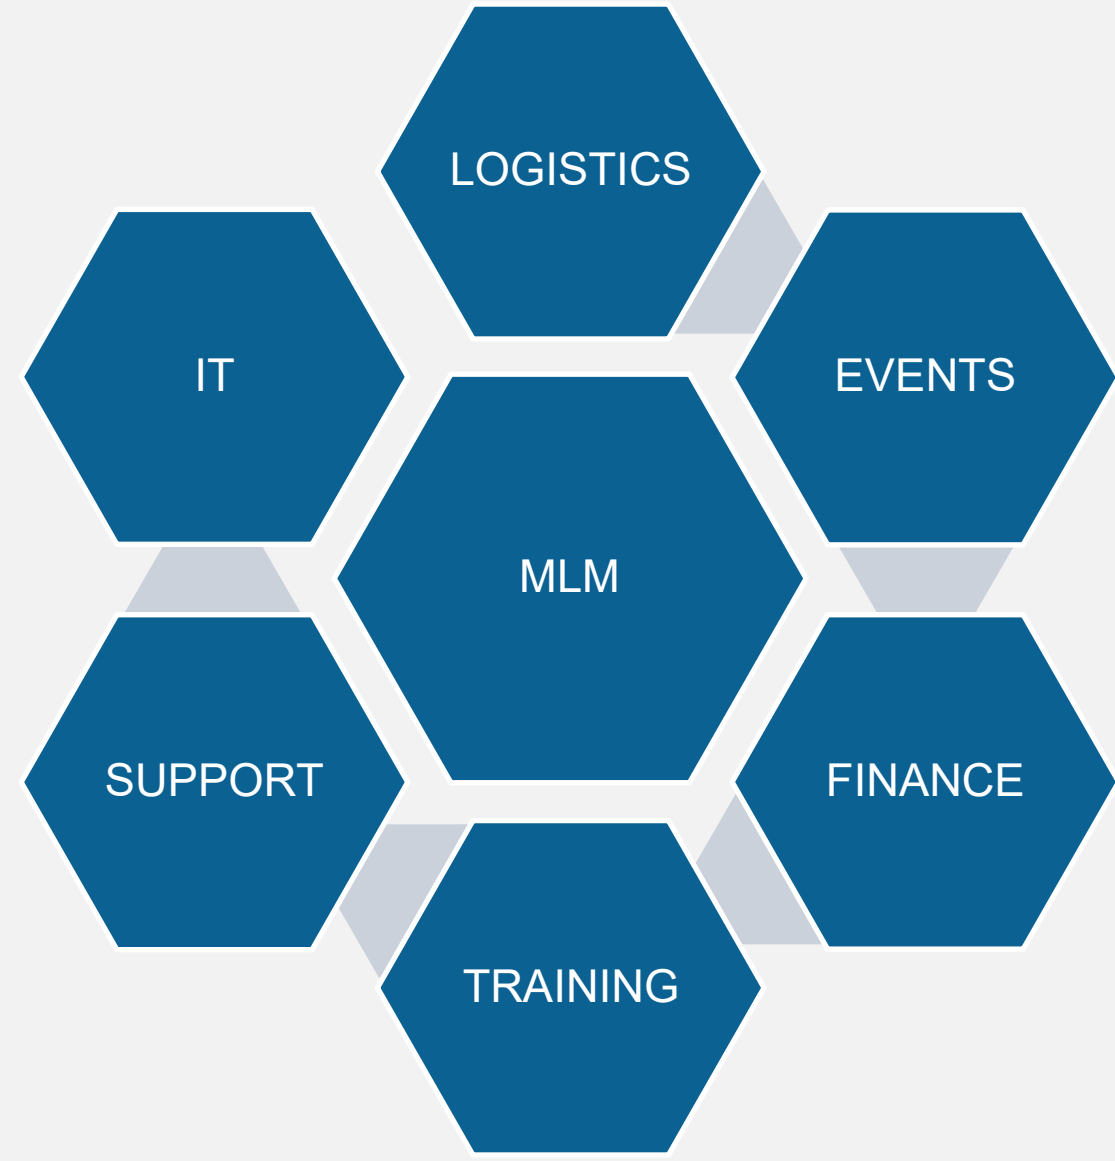

- INCENTIVES
- INFINITY
- LEADERSHIP
- DIRECT SALES
- INCOME
- PRODUCTS
- THE GOAL
- WHY
- SOFTWARE

WHAT WE DO FOR OUR KOBO TEAM

WHO ARE WE