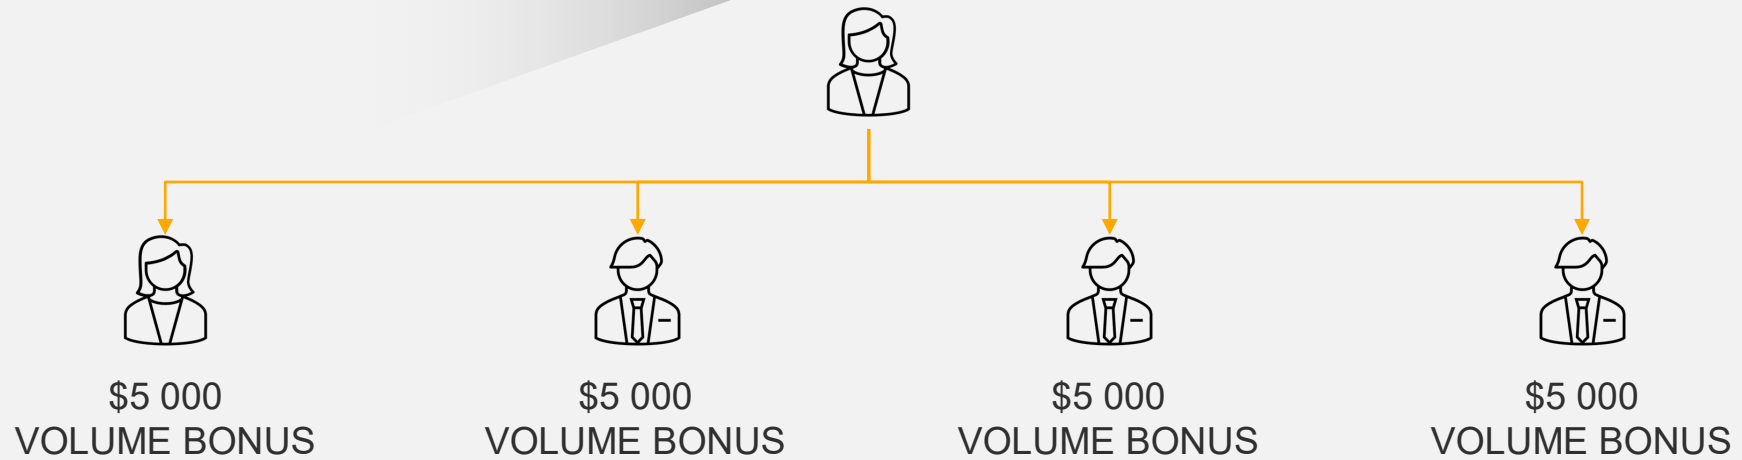

**RANK INFINITY**

UP TO 16% BONUS

4

5

**INCENTIVES**

3% ALLOCATED TO INCENTIVES

1+2

SALES + VOLUME BONUS

**20%** RETAIL  
**+20%** VOLUME BONUS

**\$250 AVERAGE ORDER SIZE**

- 10 paddles = \$2,500
- 20 paddles = \$5,000
- 50 paddles = \$12,500

INCENTIVES  
INFINITY  
LEADERSHIP

DIRECT SALES

3

**LEADERSHIP BONUS**

UP TO 100% LEADERSHIP BONUS

- 3.5 TEAM LEADER – 45% - \$9 000
- GOLD LEADER – 75% - \$10 000
- CHAMPION AMBASSADOR – 100% - \$20 000

**INFINITY BONUS**  
UP TO 16% ON PAY LEG

**4**

PRODUCTS

**WHY THE BINARY PLAN?**

- TWO LEGS
- SPILL OVER
- SPILL DOWN
- INFINITELY DEEP

**11% AS A GOLD TEAM LEADER**

- \$100 000 x 10% = \$10 000

5