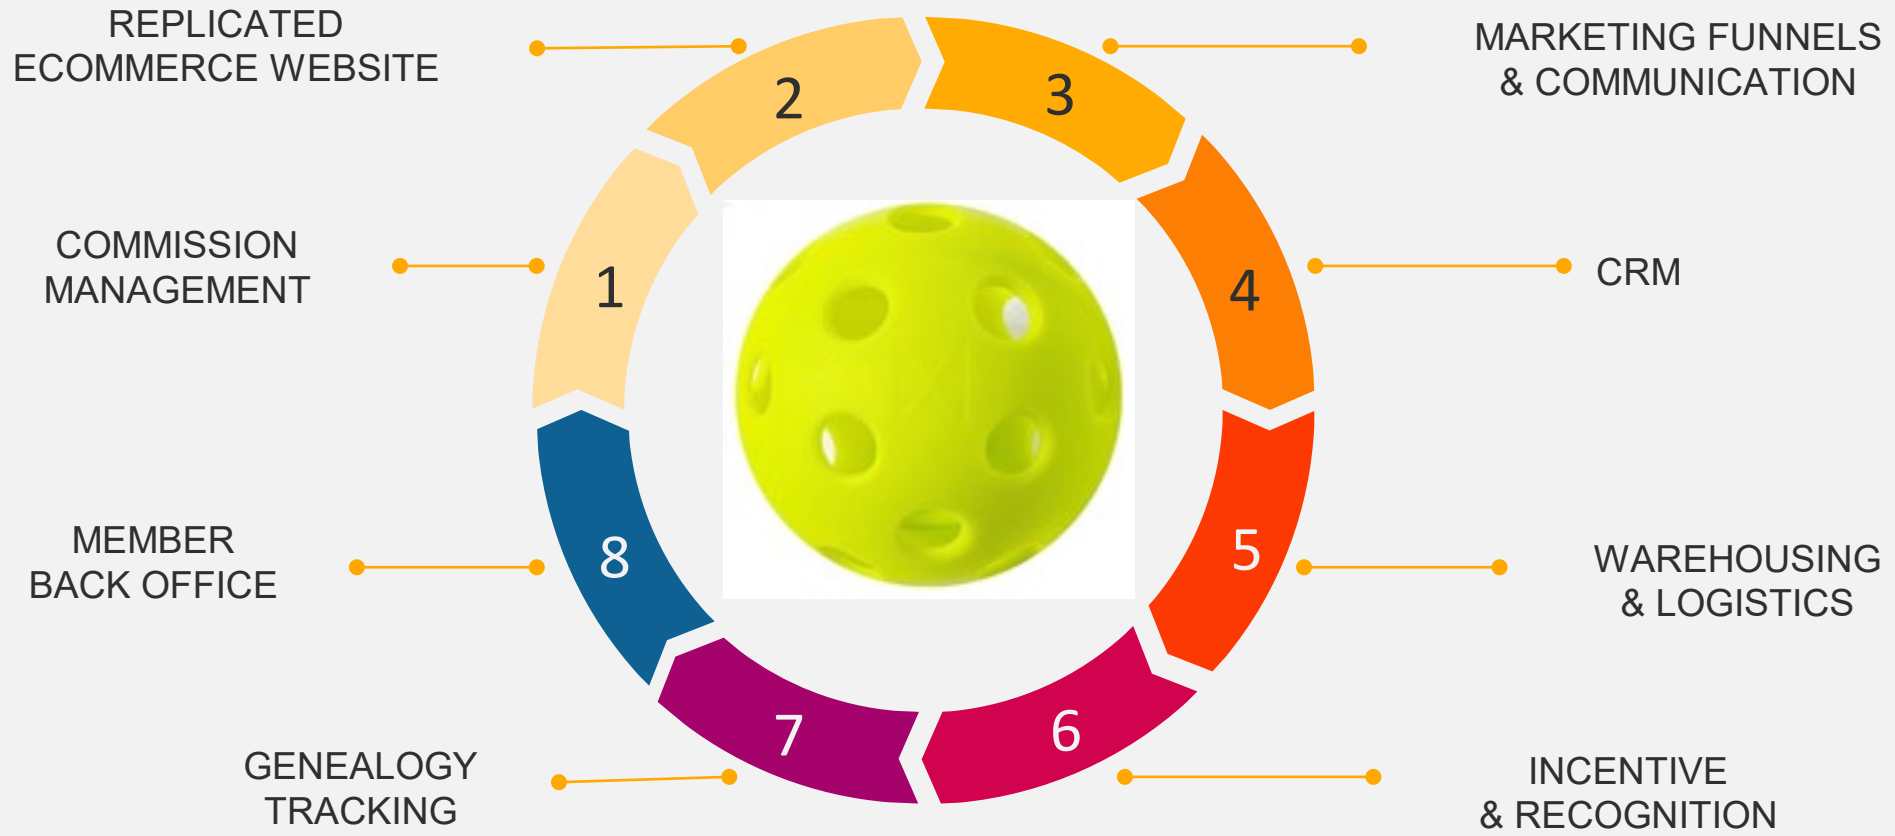

## PLAYER TO PLAYER OPPORTUNITY PRESENTATION

- INCENTIVES
- INFINITY
- LEADERSHIP
- DIRECT SALES
- INCOME
- PRODUCTS
- THE GOAL
- WHY
- SOFTWARE

KOBO was created to change the structure of a pickleball company from typical top-down structure to a system of reward that allows anyone that shows up engages with other pickleball people to become successful and work in the sport they love.

To reward those who demonstrate, coach and engage. Build collaborative relationships and share the opportunity to work at something they love to do everyday.

- INCENTIVES
- INFINITY
- LEADERSHIP
- DIRECT SALES
- INCOME
- PRODUCTS
- THE GOAL
- WHY
- SOFTWARE

## WHAT WE DO FOR OUR KOBO TEAM

WHO ARE WE

- INCENTIVES
- INFINITY
- LEADERSHIP
- DIRECT SALES
- INCOME
- PRODUCTS
- THE GOAL
- WHY

SOFTWARE

- INCENTIVES
- INFINITY
- LEADERSHIP
- DIRECT SALES
- INCOME
- PRODUCTS
- THE GOAL

**RETAIL**

UP TO 20% RETAIL PROFIT

**VOLUME**

UP TO 20% VOLUME BONUS

2

3

**DOWN LINE LEADERSHIP**

10% TO 100% MATCHING VOLUME BONUS