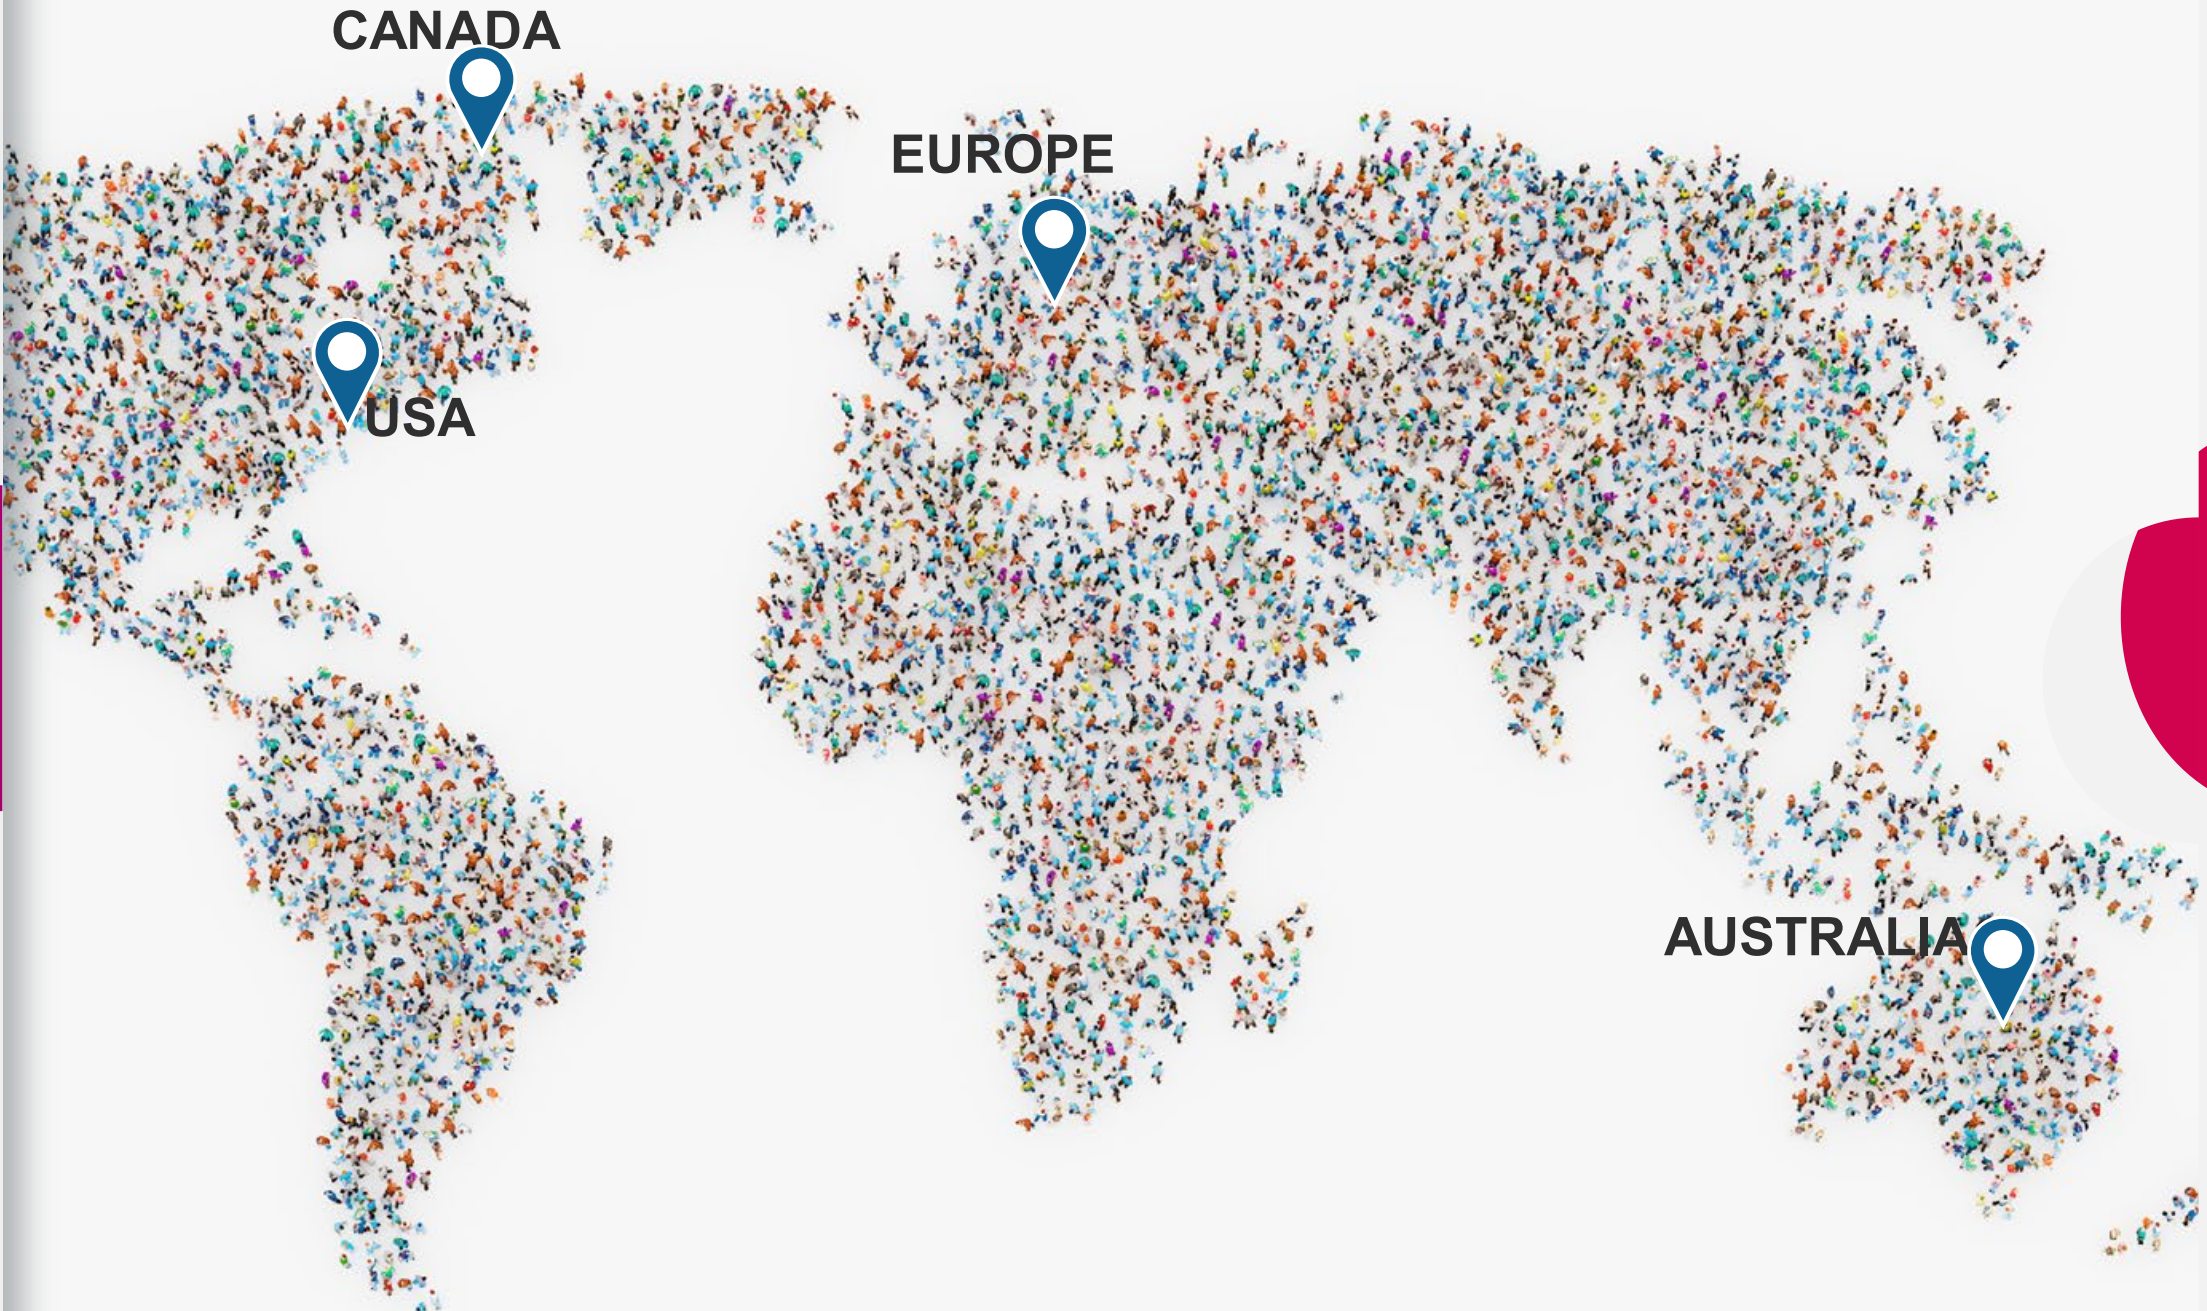

- INCENTIVES
- INFINITY
- LEADERSHIP
- DIRECT SALES
- INCOME
- PRODUCTS

THE GOAL